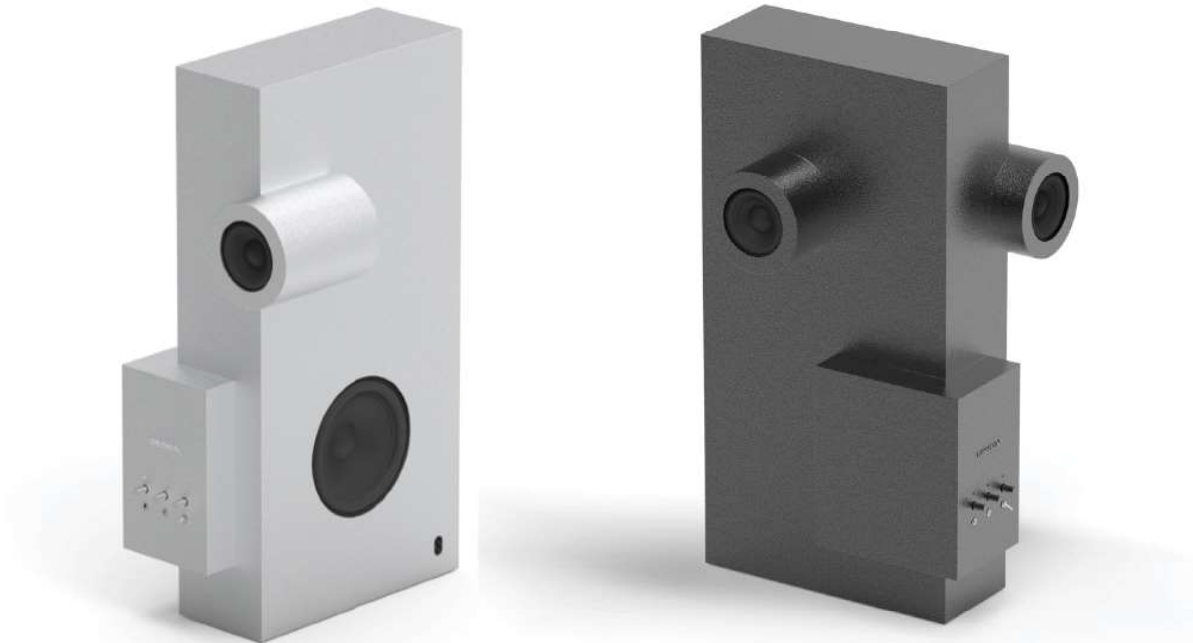

TRANSPARENT

TRANSPARENT

Light Speaker

Available in black and white

Experience the perfect blend of form and function with our innovative Light Speaker. The sleek aluminium exterior has been crafted with meticulous attention to detail, ensuring a lifetime of use. The custom borosilicate glass cylinder offers a unique glimpse into the inner workings of the device, while the IPX2 rating allows you to bring it outdoors with confidence.

Small Transparent Speaker

Available in black and white

Simplicity meets durability in our Small Transparent Speaker. Constructed in one single aluminium uniframe, this loudspeaker is built to last a lifetime in your home. The sleek, tempered glass exterior blends seamlessly into any decor, while the modular design allows for easy upgrades with the latest technology. Upgrade your listening experience with this timeless, functional loudspeaker.

Transparent Speaker

Available in black and white

Our original Transparent Speaker produces a sound that is both powerful and well-balanced, allowing it to fill almost any room with high-quality music. Unapologetically stripped back to include only the essential, our wall-mountable speaker is surrounded with tempered glass panels on each side that allow you to view the inner components at work. A statement of timeless, modular electronics that blends into any environment.

The Brutalist Speaker serves as a captivating centerpiece in any home, combining form and function in a way that reflects Transparent's commitment to extraordinary design. Crafted from 70% post-consumer recycled aluminum, the speaker not only features an eye-catching aesthetic but also delivers optimal acoustical properties, ensuring an unparalleled audio experience.