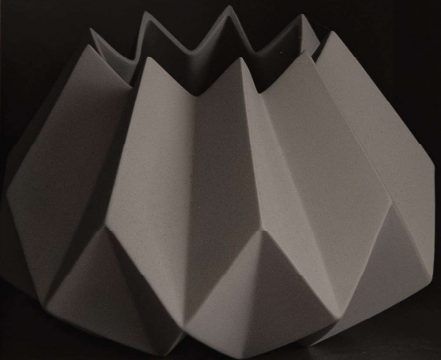

TRANSPARENT

TRANSPARENT

Light Speaker

Available in black and white

Experience the perfect blend of form and function with our innovative Light Speaker. The sleek aluminium exterior has been crafted with meticulous attention to detail, ensuring a lifetime of use. The custom borosilicate glass cylinder offers a unique glimpse into the inner workings of the device, while the IPX2 rating allows you to bring it outdoors with confidence.

LS—B / LS—W

- Bluetooth 5.0 and True Wireless
- Frequency Response 60 Hz - 18 kHz
- Battery life: 10 h
- Diameter 105mm / 4.13 in
- Height 160mm / 6.29 in
- Weight: 0,6kg / 1.3 Lbs
- Carbon footprint 17.20 kg CO2e

Small Transparent Speaker

Available in black and white

Simplicity meets durability in our Small Transparent Speaker. Constructed in one single aluminium uniframe, this loudspeaker is built to last a lifetime in your home. The sleek, tempered glass exterior blends seamlessly into any decor, while the modular design allows for easy upgrades with the latest technology. Upgrade your listening experience with this timeless, functional loudspeaker.

· STS—W

- Bluetooth 5.0 and True Wireless
- WiFi multiroom-upgrade available
- Frequency Response 60 Hz - 20 kHz
- Output power: 30W
- 268 x 203 x 95mm / 10.5 x 8 x 3.7 In
- Weight: 3,3 kg / 6.5 lbs

A silver, rectangular speaker with two circular drivers visible through a clear front panel.