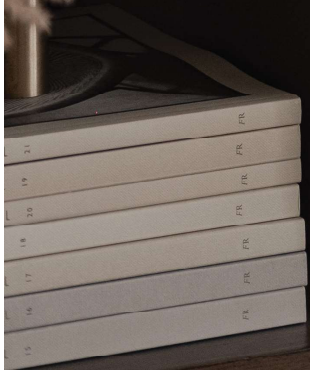

TRANSPARENT

TRANSPARENT

Light Speaker

Available in black and white

Experience the perfect blend of form and function with our innovative Light Speaker. The sleek aluminium exterior has been crafted with meticulous attention to detail, ensuring a lifetime of use. The custom borosilicate glass cylinder offers a unique glimpse into the inner workings of the device, while the IPX2 rating allows you to bring it outdoors with confidence.

Small Transparent Speaker

Available in black and white

Simplicity meets durability in our Small Transparent Speaker. Constructed in one single aluminium uniframe, this loudspeaker is built to last a lifetime in your home. The sleek, tempered glass exterior blends seamlessly into any decor, while the modular design allows for easy upgrades with the latest technology. Upgrade your listening experience with this timeless, functional loudspeaker.

Transparent Speaker

Available in black and white

Our original Transparent Speaker produces a sound that is both powerful and well-balanced, allowing it to fill almost any room with high-quality music. Unapologetically stripped back to include only the essential, our wall-mountable speaker is surrounded with tempered glass panels on each side that allow you to view the inner components at work. A statement of timeless, modular electronics that blends into any environment.